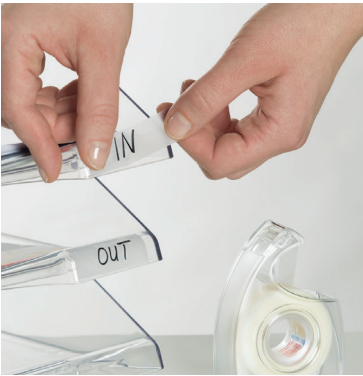

- Serrated blade for clean cutting
- Innovative shape allows for easy grip of tesafilm®
- Includes a roll of tesafilm invisible
  10 m : 19 mm or 33 m : 19 mm