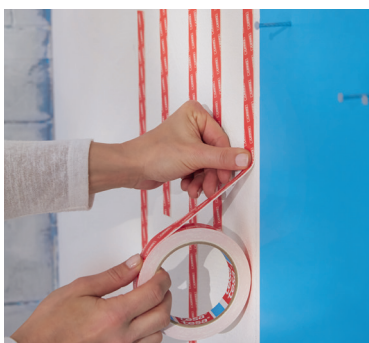

tesa Powerbond® ULTRA STRONG

- Ideal for interior and exterior\* use
- Ultra-strong hold
- Holds up to 10 kg\*\* per 10 cm tape
- Holds on most smooth, sufficient firm surfaces

\* Not UV-resistant. Protect from direct contact with water.