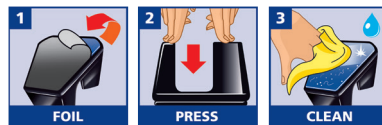

## tesa® desk dispenser SMART

- One-hand use with all tesafilm® qualities, space-saving size
- Lightweight, thanks to the Stop Pad
- Stop Pad is washable to reactivate adhesive power
- Dispenser with Stop Pad is always repositionable
- Functional and minimalistic design